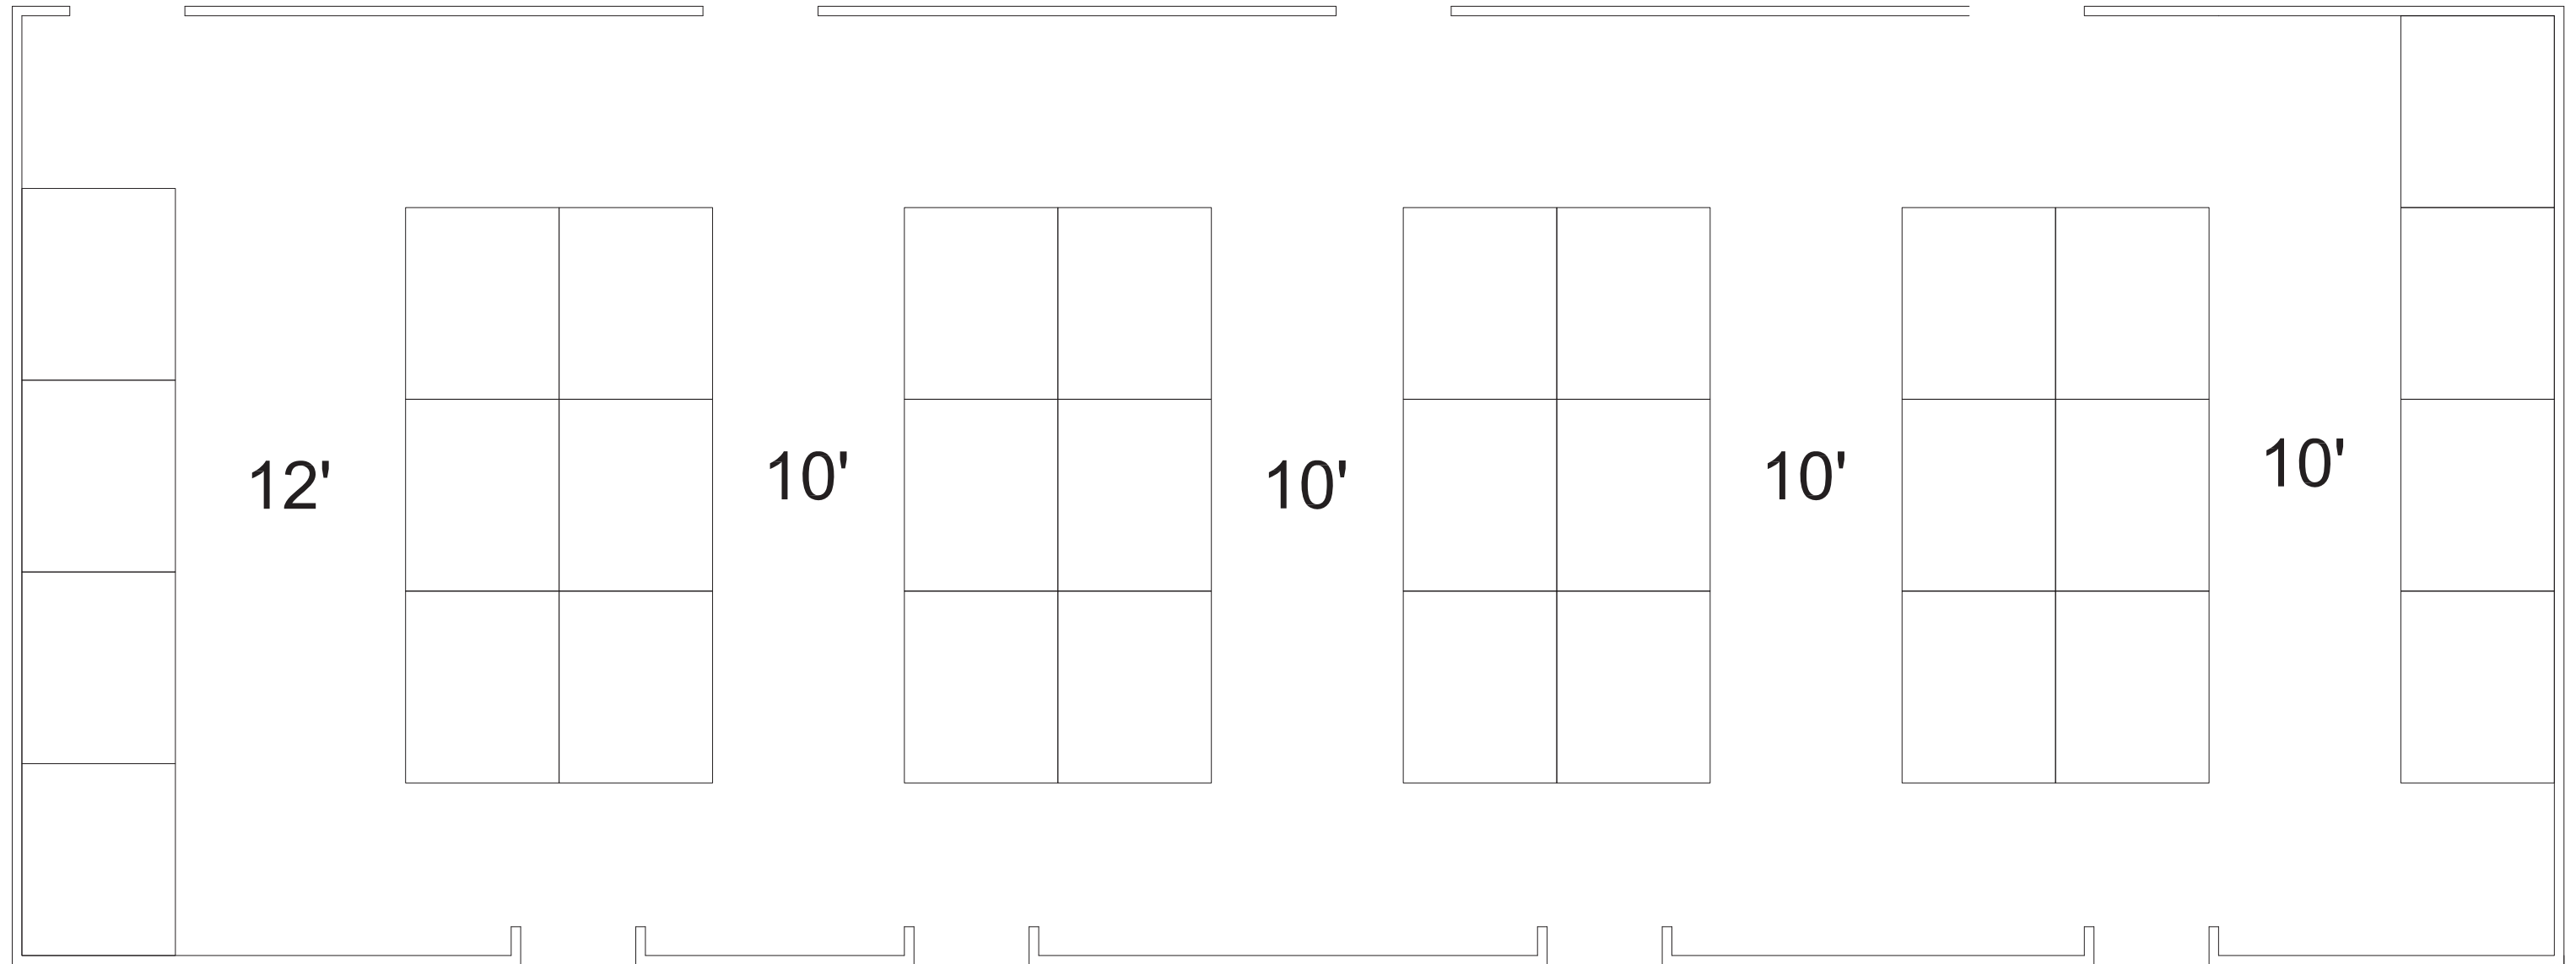

Hermosa Room

Laguna Room

Malibu Room

Redondo Room

**SHERATON GATEWAY LOS ANGELES AIRPORT HOTEL**

**CALIFORNIA BALLROOM ( LOBBY LEVEL )**

6101 West Century Blvd, Los Angeles, CA 90045

ALL ROOMS MAXED: 32 - 10 X 10 BOOTHS  
3,200 sq. ft.

Floor Plan subject to change due to facility renovations.