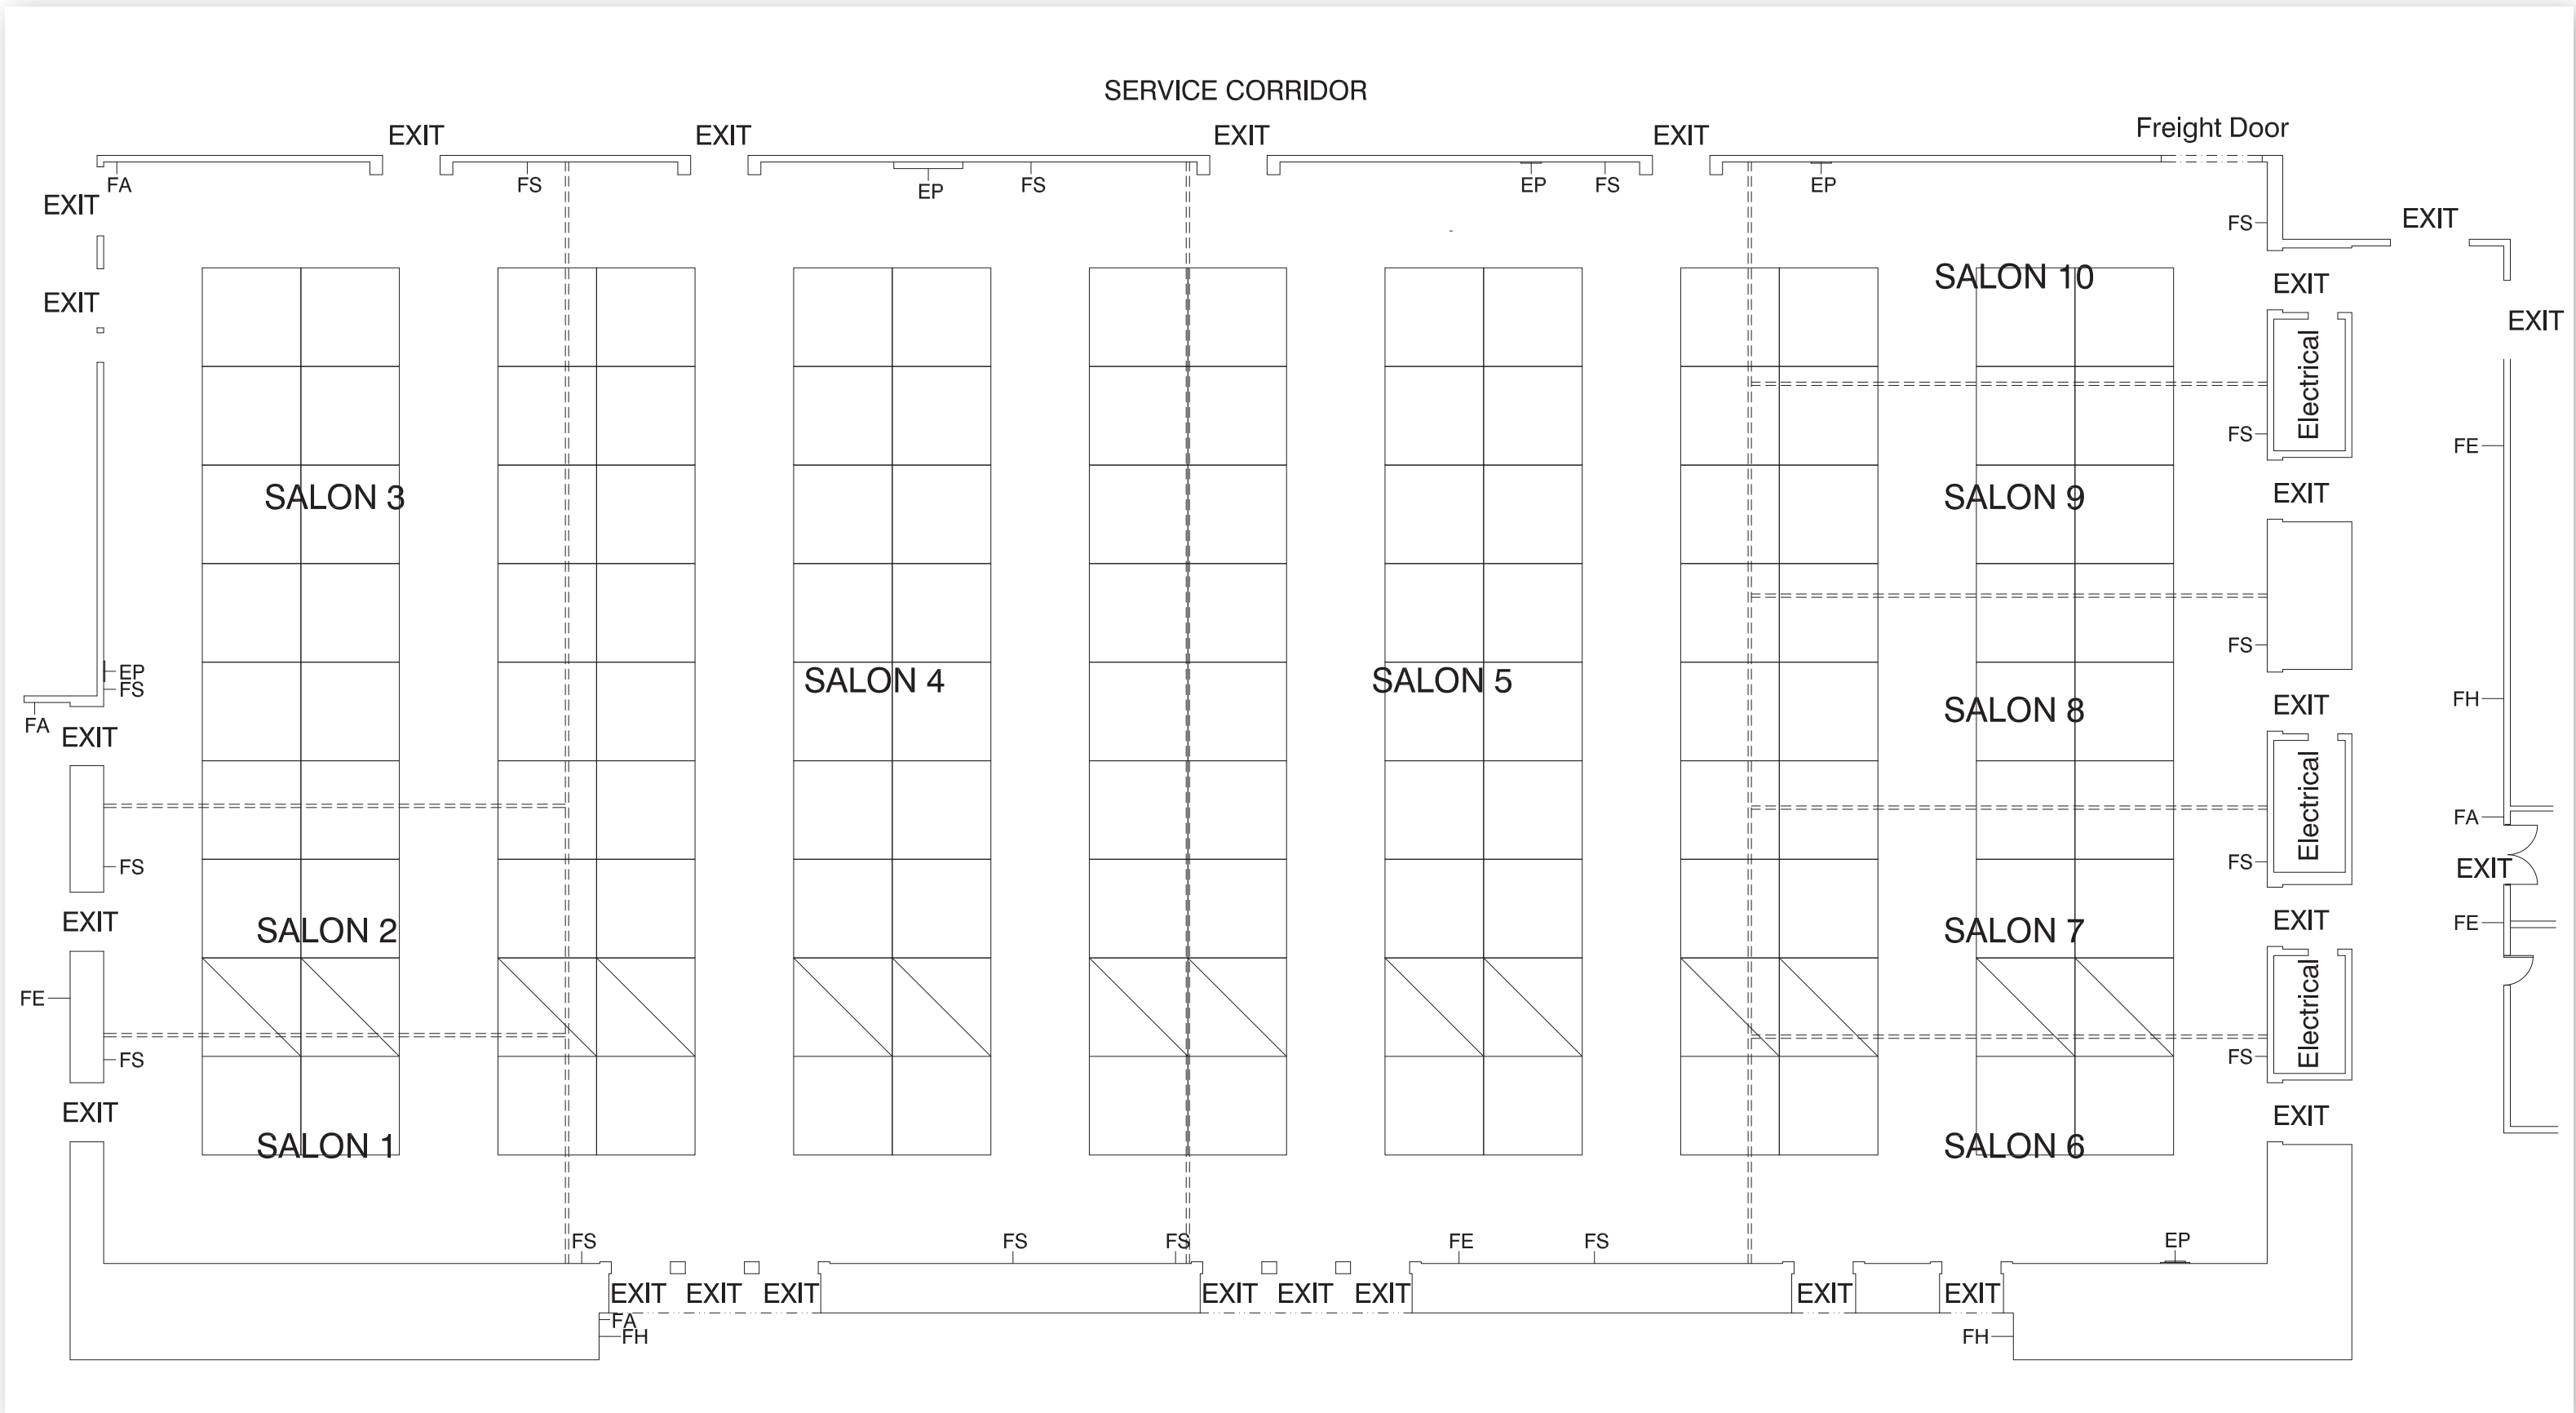

JW MARRIOTT LOS ANGELES L.A. LIVE

GOLD BALLROOM (FIRST FLOOR)

900 West Olympic Blvd, Los Angeles, CA 90015

ALL ROOMS MAXED: 59 - 10 X 10 BOOTHS
5,900 sq. ft.

Floor Plan subject to change due to facility renovations.

JW MARRIOTT LOS ANGELES L.A. LIVE

PLATINUM BALLROOM (SECOND FLOOR)

900 West Olympic Blvd, Los Angeles, CA 90015

ALL ROOMS MAXED: 96 - 10 X 10 BOOTHS
9,600 sq. ft.

Floor Plan subject to change due to facility renovations.

JW MARRIOTT LOS ANGELES L.A. LIVE

DIAMOND BALLROOM (THIRD FLOOR)

900 West Olympic Blvd, Los Angeles, CA 90015

ALL ROOMS MAXED: 126 - 10 X 10 BOOTHS
12,600 sq. ft.

Floor Plan subject to change due to facility renovations.