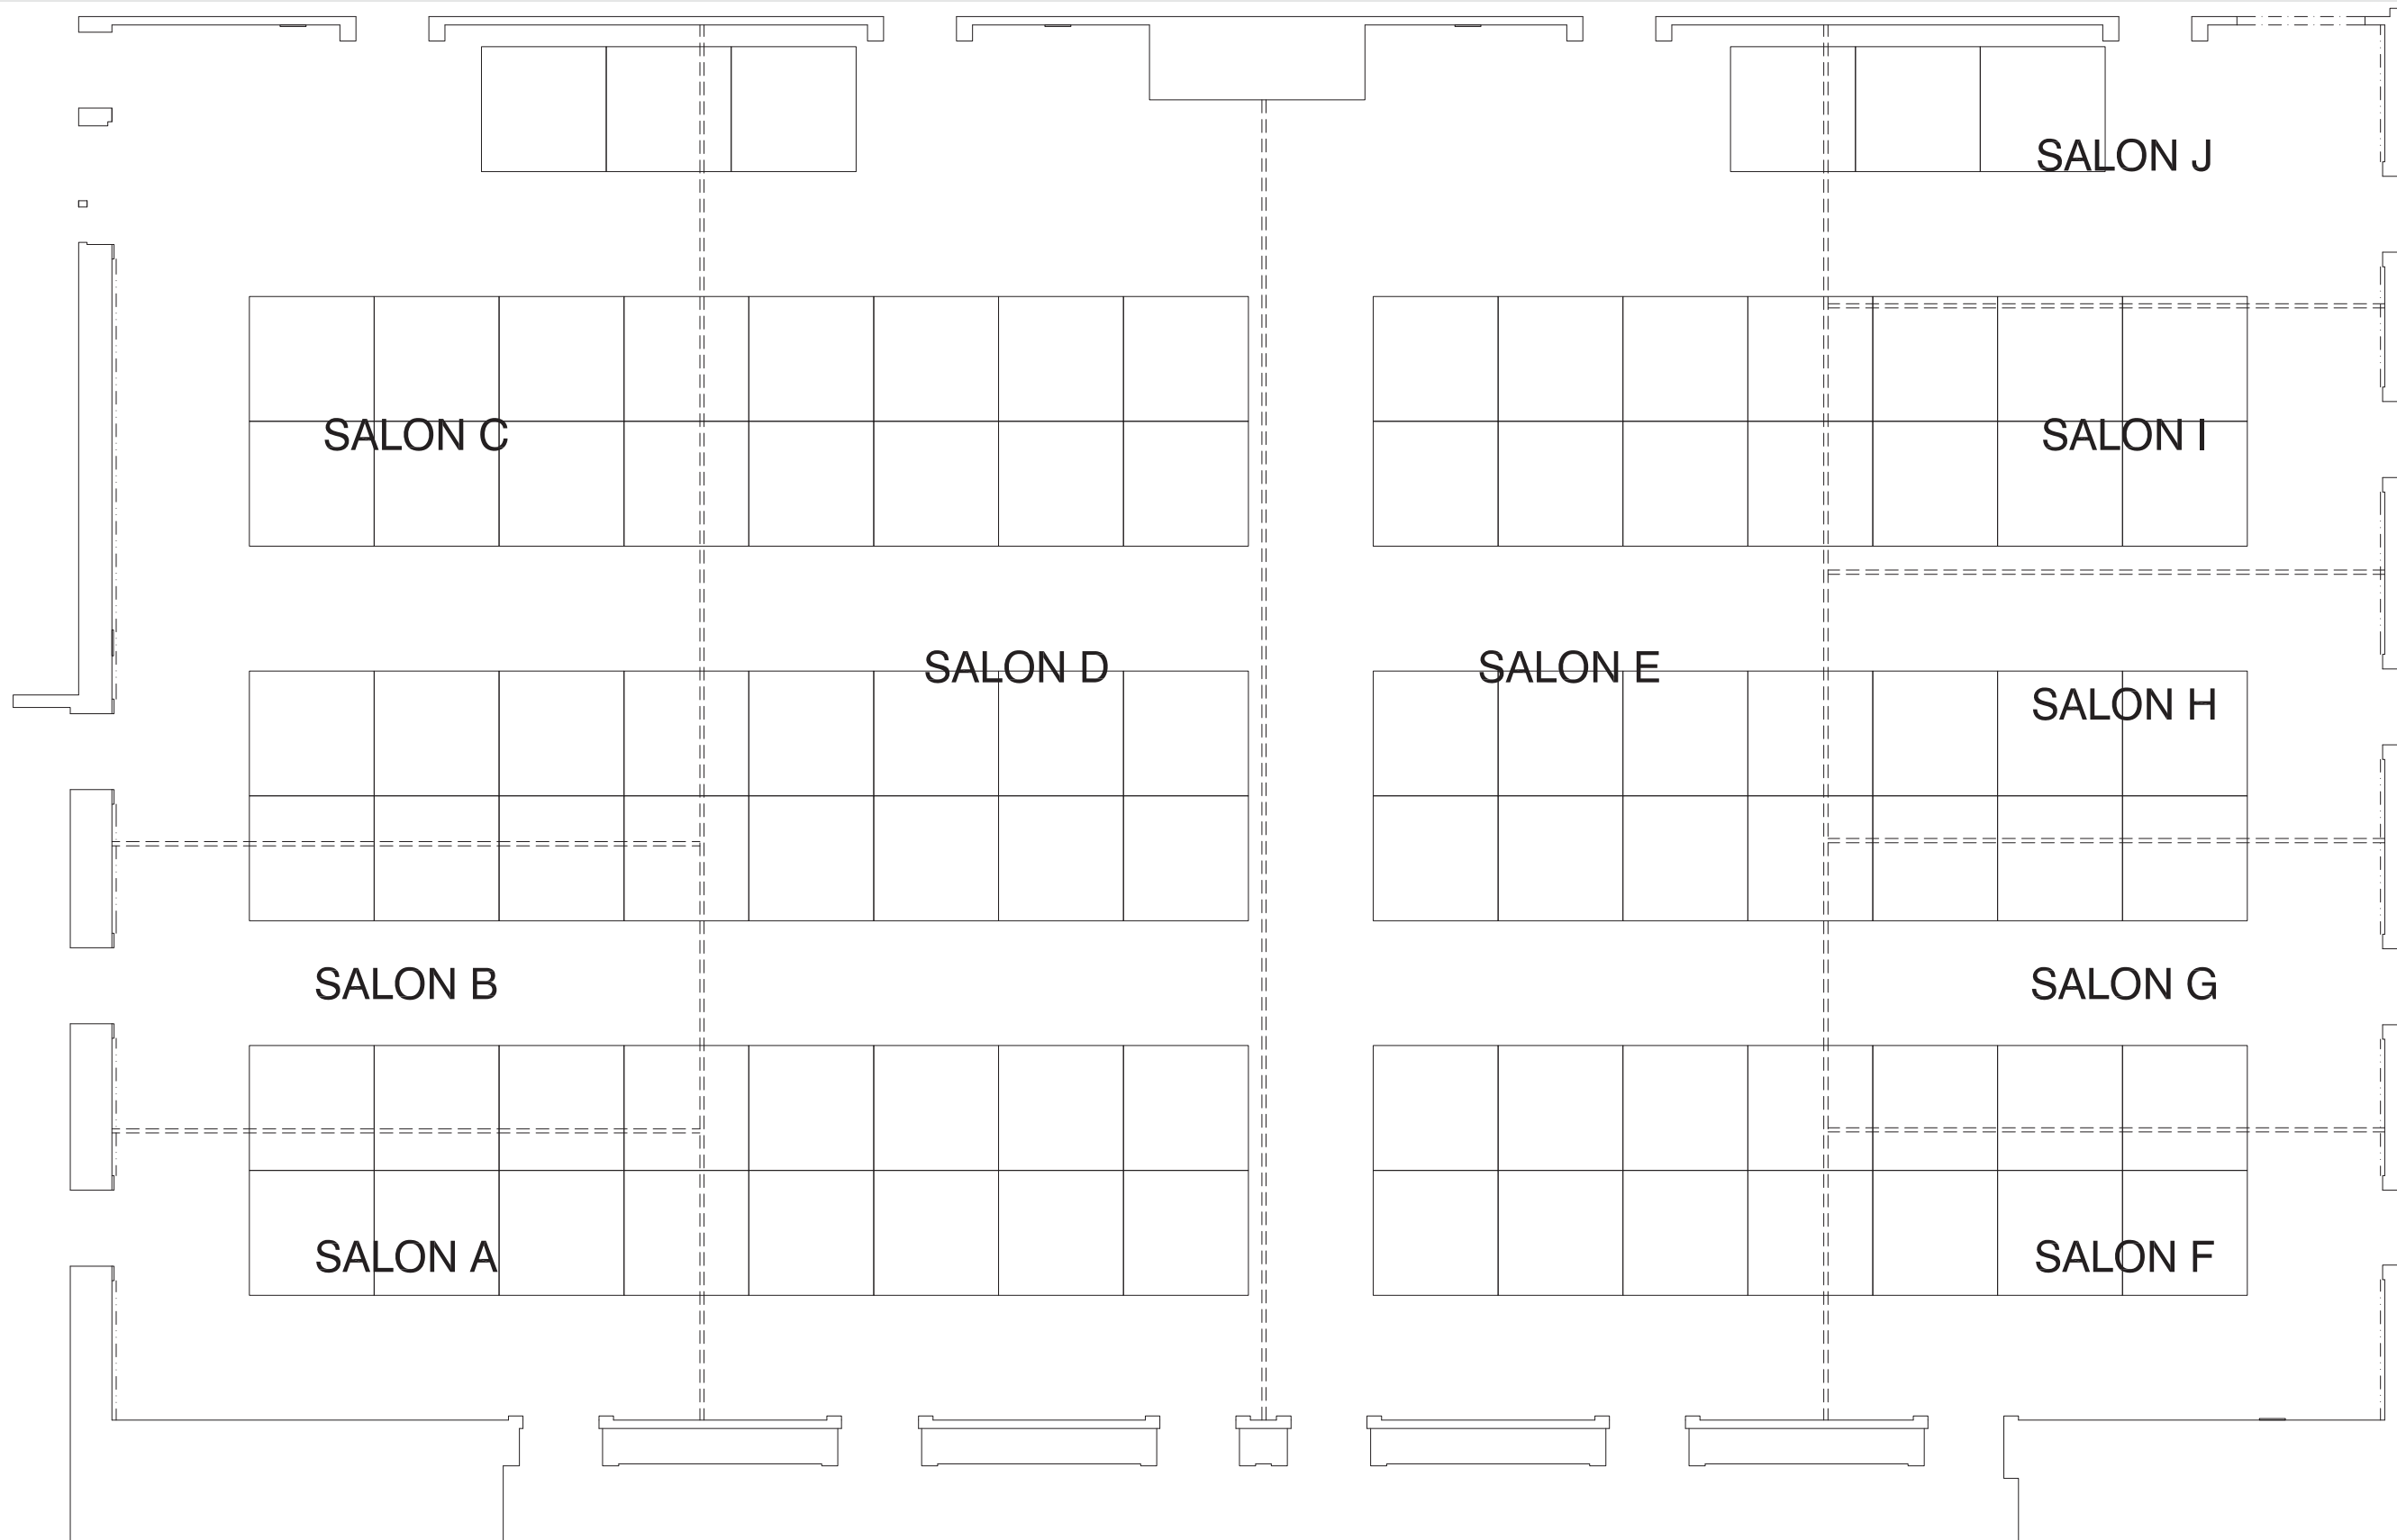

JW MARRIOTT LOS ANGELES L.A. LIVE

GOLD BALLROOM (FIRST FLOOR)

900 West Olympic Blvd, Los Angeles, CA 90015

ALL ROOMS MAXED: 59 - 10 X 10 BOOTHS
5,900 sq. ft.

Floor Plan subject to change due to facility renovations.

JW MARRIOTT LOS ANGELES L.A. LIVE

PLATINUM BALLROOM (SECOND FLOOR)

900 West Olympic Blvd, Los Angeles, CA 90015

ALL ROOMS MAXED: 96 - 10 X 10 BOOTHS
9,600 sq. ft.

Floor Plan subject to change due to facility renovations.

JW MARRIOTT LOS ANGELES L.A. LIVE

DIAMOND BALLROOM (THIRD FLOOR)

900 West Olympic Blvd, Los Angeles, CA 90015

ALL ROOMS MAXED: 126 - 10 X 10 BOOTHS
12,600 sq. ft.

Floor Plan subject to change due to facility renovations.