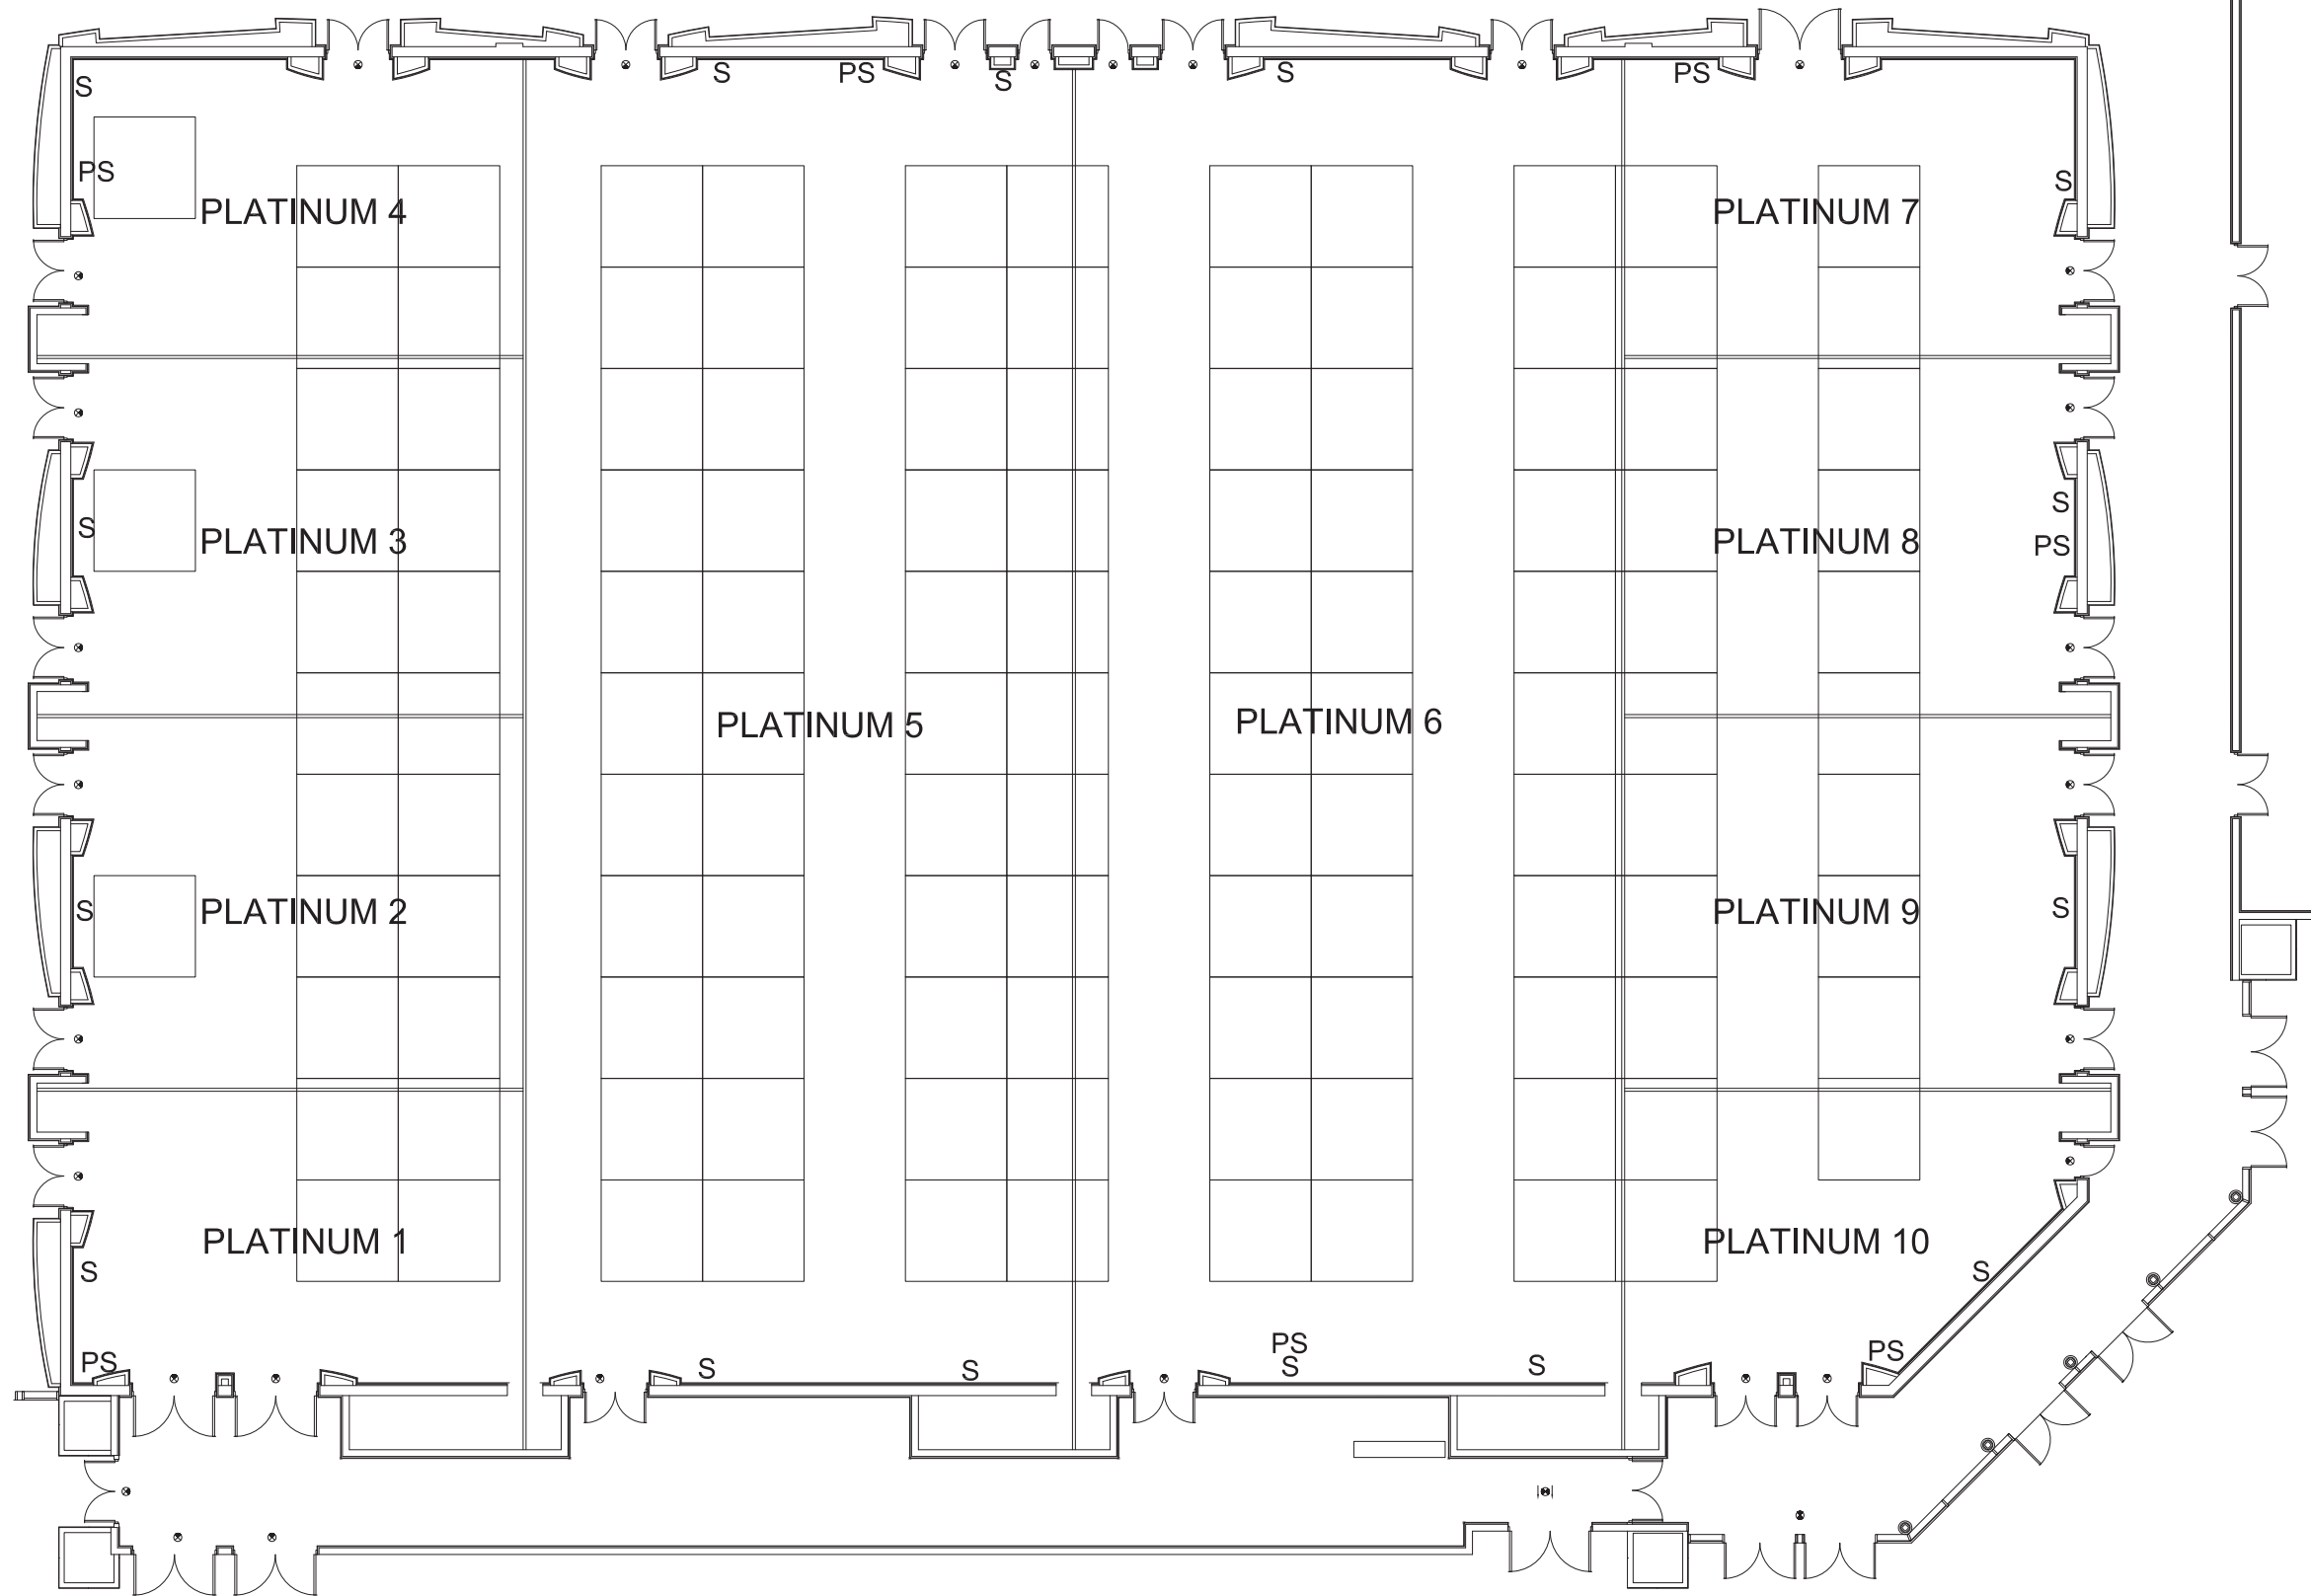

GRAND BALLROOM: 76 - 10 X 10 BOOTHS - 7,600 sq. ft.  
 MARQUIS BALLROOM: 132 - 10 X 10 BOOTHS - 13,200 sq. ft.

**ANAHEIM MARRIOTT**  
**GRAND BALLROOM & MARQUIS BALLROOM**  
 700 W Convention Way, Anaheim, CA 92802

ALL ROOMS MAXED: 208 - 10 X 10 BOOTHS  
 20,800 sq. ft.

Floor Plan subject to change due to facility renovations.

## ANAHEIM MARRIOTT

### PLATINUM BALLROOM

700 W Convention Way, Anaheim, CA 92802

ALL ROOMS MAXED: 123 - 10 X 10 BOOTHS  
12,300 sq. ft.

Floor Plan subject to change due to facility renovations.